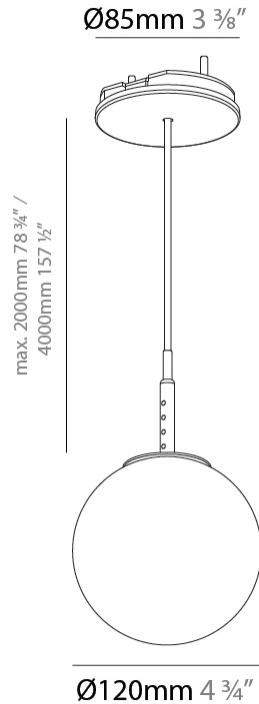

GENERAL

Series: Bilo
Brand: Prolicht
Division: Architectural
Mounting Type: Suspension
Mounting Location: Ceiling
Subcategory: Pendant

PHYSICAL

Shape: Round
Diameter (mm): 120
Diameter (in): 4 ¾
Height (mm): 120
Height (in): 4 ¾
Ceiling Thickness (mm): 1 - 25
Ceiling Thickness (in): 1/16 - 1
Light Distribution: Omnidirectional
Fixture Finish: SSR / BKV / CWI / CRY / HAB / UFT / ITA / RUA / FTG / MYG / LOD / PUS / FRO / FUP / KIA / POP / BLS / SPG / MEY / GOH / GUM / CHC / COM / ABZ / JAG / OBR / MOS / ROR
Accent Finish: OPL / YEL / ORA / RED / BLU / GRN
Fixture Material: Glass / Aluminum
Cable Details: 2000mm/78 ¾" or 4000mm/157 ½" Cable - Color
Options: Black / White / Orange / Red / Green
Cut-out Measurements: 68mm / 2 11/16

ELECTRICAL

Lamp Type: LED
Input Wattage (W): 6
Dimming: Tri-Mode (Non-Dimming and Phase Dimming (120Vac only) and 0-10V Dimming)
Driver Included: No
Driver Location: Remote
Driver Type: Constant Current - Universal
Driver Class: Class 2
Input Voltage (V): 120 - 277
Constant Current (MA): 500

LED

Color Temperature (°K): 2700 / 3000 / 3500 / 4000
Max. Delivered Lumen (lm): 356 / 377 / 398 / 408
Nominal Lumen (lm): 460 / 487 / 514 / 528
CRI: >90 CRI
Lamp Life (hrs): 50000

OPTICAL

Beam Angle: 120

RATINGS AND CERTIFICATIONS

Certified By: CSA Certified to UL and CSA Standards
IP rating: IP20

PROJECT
TYPE
SPECIFIER
QUANTITY
DATE